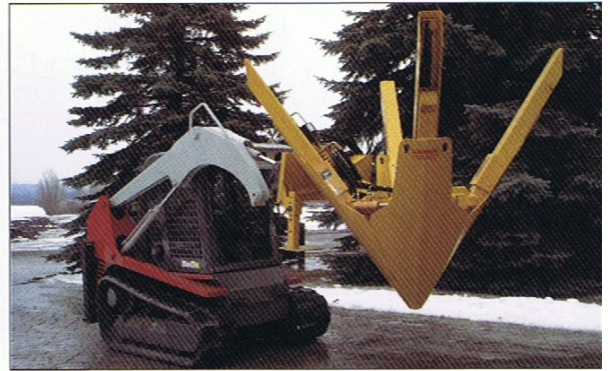

CONE SPADE & STABILIZERS

In recent years Dutchman's Nursery Equipment has spread to various markets within North America. Southern soils with "tap-rooted" trees have created a strong demand for coned spades. A redesigned coned spade (C-series) is now part of Dutchman's expansive equipment line and is produced in sizes of 33", 42", 48", and 54". These spades are built with the same renowned tower, frame, hinge, and blade durability that owners have come to expect. Designed for 30° baskets, the Dutchman Coned Spade will dig 100% of your nursery material for years to come.

Dutchman's coned spade meets competitors height and width specifications. However, unlike conventional spades that have a fixed width and height, the Dutchman's C-series can be further reduced simply by lowering the blades to create a more compact option.

STABILIZERS FOR ALL MODEL(S) SKID STEERS & LOADERS

All Stabilizers come complete with hook-up connections, hose kits, and are designed not to extend beyond the wheel-base of your skid-steer.

**Please call DPM, Inc at 1-800-669-4408 for more information!
Largest Retail Distributor In The United States For Dutchman Products**