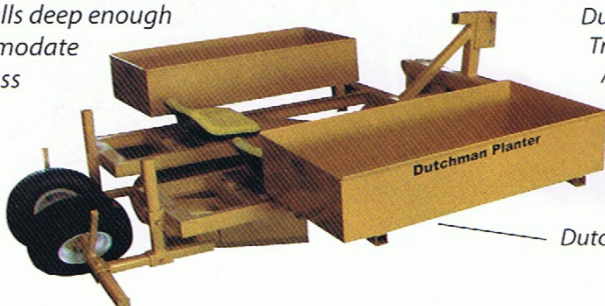

DUTCHMAN TREE PLANTER

Dutchman Planter is designed to plant 8000+ trees a day under ideal conditions. It has the ability to carry 1200+ WHIPS or 400 branched trees on its side platforms. It is also equipped with a front pivoting bar that allows for a change in depth of the plow shoe while keeping the backfilling and packing components the same, as you move over grades. The backfill blades and packing wheels can also be adjusted so that nursery stock will be securely planted using any plow shoe size. Built for quality tree setting and successful growth.

Replaceable cutting shears and front tooth helps to ensure that the plow shoe does not wear.

Features

- Interchangeable Shoes
- Replaceable Cutting Edges
- Optional Adjustable Row Markers
- Double-clevis Pins for higher Torque Tractors
- Two Packing Wheels
- Adjustable Backfill Blades
- Can plant up to 8000 trees daily
- Side Rack to accommodate Trees & Workers
- Side racks carry a total of 1200 WHIPS

Side-walls deep enough to accommodate root mass

Dutchman Shade Tree Planter with Adjustable Row Markers

Dutchman Seedling Planter

Shade Tree Planter (Shoe Sizes)	Seedling Planter (Shoe Sizes)
14-inches	4-inches
18-inches	6-inches
20-inches	8-inches
24-inches	10-inches