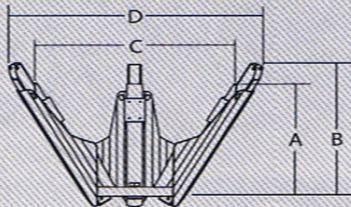

**Truncated/Semi-Truncated  
Tree Spades:**

**Coned Tree Spades:**

**TREE SPADE SPECIFICATIONS**

3 Bladed Models with Inside Frame								
Spade	Rootball			Height		Width		Weight of Machine
	Diameter	Height	Weight	A	B	C	D	
240i	26" - 18" dia	20" max	250 lbs	48"	48"	68"	68"	800 lbs
280i	28" - 18" dia	25" max	355 lbs	52"	52"	70"	70"	800 lbs
300i	32" - 22" dia	28" max	800 lbs	52"	56"	70"	78"	1150 lbs
330i	35" - 26" dia	30" max	900 lbs	53.5"	60"	72"	84"	1200 lbs
360i	37.5" - 26" dia	33" max	1070 lbs	59"	66"	76"	88"	1550 lbs
380i	39.5" - 26" dia	35" max	1150 lbs	64"	68"	78"	92"	1600 lbs
3 Bladed Models with Outside Frame								
Spade	Rootball			Height		Width		Weight of Machine
	Diameter	Height	Weight	A	B	C	D	
200o	20" - 14" dia	18" max	200 lbs	46"	46"	60"	60"	600 lbs
240o	26" - 18" dia	20" max	250 lbs	50"	50"	74"	74"	1000 lbs
280o	28" - 18" dia	28" max	355 lbs	52"	52"	77"	77"	1000 lbs
300o	32" - 22" dia	28" max	800 lbs	53"	56"	82"	87"	1550 lbs
330o	34" - 26" dia	30" max	900 lbs	56"	60"	86"	92"	1600 lbs
4 Bladed Models with Inside Frame								
Spade	Rootball			Height		Width		Weight of Machine
	Diameter	Height	Weight	A	B	C	D	
340i	34" - 26" dia	30" max	1000 lbs	54"	62"	60"	70"	1700 lbs
360i	36" - 26" dia	30" max	1070 lbs	56"	63"	60"	72"	1800 lbs
420i	43" - 32" dia	34" max	1300 lbs	55"	64"	67"	78"	2100 lbs
450i	46" - 36" dia	37" max	1700 lbs	55"	64"	71"	82"	2200 lbs
480i	48" - 36" dia	38.5" max	2000 lbs	62"	73"	75"	87"	2400 lbs
500i	52" - 40" dia	38.5" max	2900 lbs	67"	80"	82"	92"	2450 lbs
540i	56" - 40" dia	40" max	3300 lbs	67"	85"	84"	100"	2800 lbs
600i	62" - 50" dia	48" max	4450 lbs	78"	92"	102"	116"	4200 lbs
650i	66" - 50" dia	48" max	4900 lbs	78"	96"	102"	120"	4400 lbs
720i	75" - 50" dia	49.5" max	5500 lbs	86"	104"	110"	130"	5200 lbs
3 or 4 Bladed Cone Models with Inside Frame (30°)								
Spade	Rootball			Height		Width		Weight of Machine
	Diameter	Height	Weight	A	B	C	D	
330i-c	34" - 18" dia	30" max	900 lbs	54"	62"	81"	94"	1450 lbs
360i-c	36" - 20" dia	30" max	1000 lbs	56"	63"	90"	99"	1800 lbs
420i-c	42" - 24" dia	34" max	1300 lbs	53"	65"	76"	92"	2100 lbs
480i-c	48" - 30" dia	38" max	2000 lbs	55"	66"	84"	96"	2400 lbs
540i-c	54" - 36" dia	40" max	3200 lbs	60"	78"	87"	107"	2800 lbs