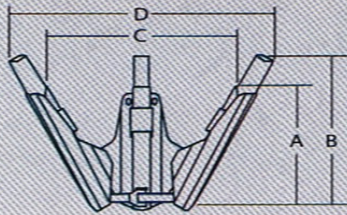

**Truncated/Semi-Truncated  
Tree Spades:**

**Coned Tree Spades:**

**TREE SPADE SPECIFICATIONS**

3 Bladed Models with Inside Frame								
Spade	Rootball			Height		Width		Weight of Machine
	Diameter	Height	Weight	A	B	C	D	
240i	26" - 18" dia	20" max	250 lbs	48"	48"	68"	68"	800 lbs
280i	28" - 18" dia	25" max	355 lbs	52"	52"	70"	70"	800 lbs
300i	32" - 22" dia	28" max	800 lbs	52"	56"	70"	78"	1150 lbs
330i	35" - 26" dia	30" max	900 lbs	53.5"	60"	72"	84"	1200 lbs
360i	37.5" - 26" dia	33" max	1070 lbs	59"	66"	76"	88"	1550 lbs
380i	39.5" - 26" dia	35" max	1150 lbs	64"	68"	78"	92"	1600 lbs
3 Bladed Models with Outside Frame								
Spade	Rootball			Height		Width		Weight of Machine
	Diameter	Height	Weight	A	B	C	D	
200o	20" - 14" dia	18" max	200 lbs	46"	46"	60"	60"	600 lbs
240o	26" - 18" dia	20" max	250 lbs	50"	50"	74"	74"	1000 lbs
280o	28" - 18" dia	28" max	355 lbs	52"	52"	77"	77"	1000 lbs
300o	32" - 22" dia	28" max	800 lbs	53"	56"	82"	87"	1550 lbs
330o	34" - 26" dia	30" max	900 lbs	56"	60"	86"	92"	1600 lbs
4 Bladed Models with Inside Frame								
Spade	Rootball			Height		Width		Weight of Machine
	Diameter	Height	Weight	A	B	C	D	
340i	34" - 26" dia	30" max	1000 lbs	54"	62"	60"	70"	1700 lbs
360i	36" - 26" dia	30" max	1070 lbs	56"	63"	60"	72"	1800 lbs
420i	43" - 32" dia	34" max	1300 lbs	55"	64"	67"	78"	2100 lbs
450i	46" - 36" dia	37" max	1700 lbs	55"	64"	71"	82"	2200 lbs
480i	48" - 36" dia	38.5" max	2000 lbs	62"	73"	75"	87"	2400 lbs
500i	52" - 40" dia	38.5" max	2900 lbs	67"	80"	82"	92"	2450 lbs
540i	56" - 40" dia	40" max	3300 lbs	67"	85"	84"	100"	2800 lbs
600i	62" - 50" dia	48" max	4450 lbs	78"	92"	102"	116"	4200 lbs
650i	66" - 50" dia	48" max	4900 lbs	78"	96"	102"	120"	4400 lbs
720i	75" - 50" dia	49.5" max	5500 lbs	86"	104"	110"	130"	5200 lbs
3 or 4 Bladed Cone Models with Inside Frame (30°)								
Spade	Rootball			Height		Width		Weight of Machine
	Diameter	Height	Weight	A	B	C	D	
330i-c	34" - 18" dia	30" max	900 lbs	54"	62"	81"	94"	1450 lbs
360i-c	36" - 20" dia	30" max	1000 lbs	56"	63"	90"	99"	1800 lbs
420i-c	42" - 24" dia	34" max	1300 lbs	53"	65"	76"	92"	2100 lbs
480i-c	48" - 30" dia	38" max	2000 lbs	55"	66"	84"	96"	2400 lbs
540i-c	54" - 36" dia	40" max	3200 lbs	60"	78"	87"	107"	2800 lbs