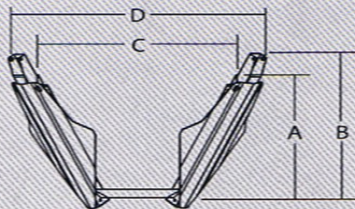

**Truncated/Semi-Truncated  
Tree Spades:**

**Coned Tree Spades:**

**TREE SPADE SPECIFICATIONS**

3 Bladed Models with Inside Frame								
Spade	Rootball			Height		Width		Weight of Machine
	Diameter	Height	Weight	A	B	C	D	
240i	26" - 18" dia	20" max	250 lbs	48"	48"	68"	68"	800 lbs
280i	28" - 18" dia	25" max	355 lbs	52"	52"	70"	70"	800 lbs
300i	32" - 22" dia	28" max	800 lbs	52"	56"	70"	78"	1150 lbs
330i	35" - 26" dia	30" max	900 lbs	53.5"	60"	72"	84"	1200 lbs
360i	37.5" - 26" dia	33" max	1070 lbs	59"	66"	76"	88"	1550 lbs
380i	39.5" - 26" dia	35" max	1150 lbs	64"	68"	78"	92"	1600 lbs
3 Bladed Models with Outside Frame								
Spade	Rootball			Height		Width		Weight of Machine
	Diameter	Height	Weight	A	B	C	D	
200o	20" - 14" dia	18" max	200 lbs	46"	46"	60"	60"	600 lbs
240o	26" - 18" dia	20" max	250 lbs	50"	50"	74"	74"	1000 lbs
280o	28" - 18" dia	28" max	355 lbs	52"	52"	77"	77"	1000 lbs
300o	32" - 22" dia	28" max	800 lbs	53"	56"	82"	87"	1550 lbs
330o	34" - 26" dia	30" max	900 lbs	56"	60"	86"	92"	1600 lbs
4 Bladed Models with Inside Frame								
Spade	Rootball			Height		Width		Weight of Machine
	Diameter	Height	Weight	A	B	C	D	
340i	34" - 26" dia	30" max	1000 lbs	54"	62"	60"	70"	1700 lbs
360i	36" - 26" dia	30" max	1070 lbs	56"	63"	60"	72"	1800 lbs
420i	43" - 32" dia	34" max	1300 lbs	55"	64"	67"	78"	2100 lbs
450i	46" - 36" dia	37" max	1700 lbs	55"	64"	71"	82"	2200 lbs
480i	48" - 36" dia	38.5" max	2000 lbs	62"	73"	75"	87"	2400 lbs
500i	52" - 40" dia	38.5" max	2900 lbs	67"	80"	82"	92"	2450 lbs
540i	56" - 40" dia	40" max	3300 lbs	67"	85"	84"	100"	2800 lbs
600i	62" - 50" dia	48" max	4450 lbs	78"	92"	102"	116"	4200 lbs
650i	66" - 50" dia	48" max	4900 lbs	78"	96"	102"	120"	4400 lbs
720i	75" - 50" dia	49.5" max	5500 lbs	86"	104"	110"	130"	5200 lbs
3 or 4 Bladed Cone Models with Inside Frame (30°)								
Spade	Rootball			Height		Width		Weight of Machine
	Diameter	Height	Weight	A	B	C	D	
330i-c	34" - 18" dia	30" max	900 lbs	54"	62"	81"	94"	1450 lbs
360i-c	36" - 20" dia	30" max	1000 lbs	56"	63"	90"	99"	1800 lbs
420i-c	42" - 24" dia	34" max	1300 lbs	53"	65"	76"	92"	2100 lbs
480i-c	48" - 30" dia	38" max	2000 lbs	55"	66"	84"	96"	2400 lbs
540i-c	54" - 36" dia	40" max	3200 lbs	60"	78"	87"	107"	2800 lbs