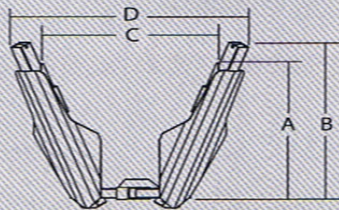

**Truncated/Semi-Truncated  
Tree Spades:**

**Coned Tree Spades:**

**TREE SPADE SPECIFICATIONS**

3 Bladed Models with Inside Frame								
Spade	Rootball			Height		Width		Weight of Machine
	Diameter	Height	Weight	A	B	C	D	
240i	26" - 18" dia	20" max	250 lbs	48"	48"	68"	68"	800 lbs
280i	28" - 18" dia	25" max	355 lbs	52"	52"	70"	70"	800 lbs
300i	32" - 22" dia	28" max	800 lbs	52"	56"	70"	78"	1150 lbs
330i	35" - 26" dia	30" max	900 lbs	53.5"	60"	72"	84"	1200 lbs
360i	37.5" - 26" dia	33" max	1070 lbs	59"	66"	76"	88"	1550 lbs
380i	39.5" - 26" dia	35" max	1150 lbs	64"	68"	78"	92"	1600 lbs
3 Bladed Models with Outside Frame								
Spade	Rootball			Height		Width		Weight of Machine
	Diameter	Height	Weight	A	B	C	D	
200o	20" - 14" dia	18" max	200 lbs	46"	46"	60"	60"	600 lbs
240o	26" - 18" dia	20" max	250 lbs	50"	50"	74"	74"	1000 lbs
280o	28" - 18" dia	28" max	355 lbs	52"	52"	77"	77"	1000 lbs
300o	32" - 22" dia	28" max	800 lbs	53"	56"	82"	87"	1550 lbs
330o	34" - 26" dia	30" max	900 lbs	56"	60"	86"	92"	1600 lbs
4 Bladed Models with Inside Frame								
Spade	Rootball			Height		Width		Weight of Machine
	Diameter	Height	Weight	A	B	C	D	
340i	34" - 26" dia	30" max	1000 lbs	54"	62"	60"	70"	1700 lbs
360i	36" - 26" dia	30" max	1070 lbs	56"	63"	60"	72"	1800 lbs
420i	43" - 32" dia	34" max	1300 lbs	55"	64"	67"	78"	2100 lbs
450i	46" - 36" dia	37" max	1700 lbs	55"	64"	71"	82"	2200 lbs
480i	48" - 36" dia	38.5" max	2000 lbs	62"	73"	75"	87"	2400 lbs
500i	52" - 40" dia	38.5" max	2900 lbs	67"	80"	82"	92"	2450 lbs
540i	56" - 40" dia	40" max	3300 lbs	67"	85"	84"	100"	2800 lbs
600i	62" - 50" dia	48" max	4450 lbs	78"	92"	102"	116"	4200 lbs
650i	66" - 50" dia	48" max	4900 lbs	78"	96"	102"	120"	4400 lbs
720i	75" - 50" dia	49.5" max	5500 lbs	86"	104"	110"	130"	5200 lbs
3 or 4 Bladed Cone Models with Inside Frame (30°)								
Spade	Rootball			Height		Width		Weight of Machine
	Diameter	Height	Weight	A	B	C	D	
330i-c	34" - 18" dia	30" max	900 lbs	54"	62"	81"	94"	1450 lbs
360i-c	36" - 20" dia	30" max	1000 lbs	56"	63"	90"	99"	1800 lbs
420i-c	42" - 24" dia	34" max	1300 lbs	53"	65"	76"	92"	2100 lbs
480i-c	48" - 30" dia	38" max	2000 lbs	55"	66"	84"	96"	2400 lbs
540i-c	54" - 36" dia	40" max	3200 lbs	60"	78"	87"	107"	2800 lbs