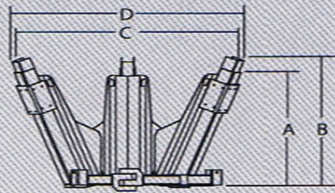

**Truncated/Semi-Truncated  
Tree Spades:**

**Coned Tree Spades:**

**TREE SPADE SPECIFICATIONS**

3 Bladed Models with Inside Frame								
Spade	Rootball			Height		Width		Weight of Machine
	Diameter	Height	Weight	A	B	C	D	
240i	26" - 18" dia	20" max	250 lbs	48"	48"	68"	68"	800 lbs
280i	28" - 18" dia	25" max	355 lbs	52"	52"	70"	70"	800 lbs
300i	32" - 22" dia	28" max	800 lbs	52"	56"	70"	78"	1150 lbs
330i	35" - 26" dia	30" max	900 lbs	53.5"	60"	72"	84"	1200 lbs
360i	37.5" - 26" dia	33" max	1070 lbs	59"	66"	76"	88"	1550 lbs
380i	39.5" - 26" dia	35" max	1150 lbs	64"	68"	78"	92"	1600 lbs
3 Bladed Models with Outside Frame								
Spade	Rootball			Height		Width		Weight of Machine
	Diameter	Height	Weight	A	B	C	D	
200o	20" - 14" dia	18" max	200 lbs	46"	46"	60"	60"	600 lbs
240o	26" - 18" dia	20" max	250 lbs	50"	50"	74"	74"	1000 lbs
280o	28" - 18" dia	28" max	355 lbs	52"	52"	77"	77"	1000 lbs
300o	32" - 22" dia	28" max	800 lbs	53"	56"	82"	87"	1550 lbs
330o	34" - 26" dia	30" max	900 lbs	56"	60"	86"	92"	1600 lbs
4 Bladed Models with Inside Frame								
Spade	Rootball			Height		Width		Weight of Machine
	Diameter	Height	Weight	A	B	C	D	
340i	34" - 26" dia	30" max	1000 lbs	54"	62"	60"	70"	1700 lbs
360i	36" - 26" dia	30" max	1070 lbs	56"	63"	60"	72"	1800 lbs
420i	43" - 32" dia	34" max	1300 lbs	55"	64"	67"	78"	2100 lbs
450i	46" - 36" dia	37" max	1700 lbs	55"	64"	71"	82"	2200 lbs
480i	48" - 36" dia	38.5" max	2000 lbs	62"	73"	75"	87"	2400 lbs
500i	52" - 40" dia	38.5" max	2900 lbs	67"	80"	82"	92"	2450 lbs
540i	56" - 40" dia	40" max	3300 lbs	67"	85"	84"	100"	2800 lbs
600i	62" - 50" dia	48" max	4450 lbs	78"	92"	102"	116"	4200 lbs
650i	66" - 50" dia	48" max	4900 lbs	78"	96"	102"	120"	4400 lbs
720i	75" - 50" dia	49.5" max	5500 lbs	86"	104"	110"	130"	5200 lbs
3 or 4 Bladed Cone Models with Inside Frame (30°)								
Spade	Rootball			Height		Width		Weight of Machine
	Diameter	Height	Weight	A	B	C	D	
330i-c	34" - 18" dia	30" max	900 lbs	54"	62"	81"	94"	1450 lbs
360i-c	36" - 20" dia	30" max	1000 lbs	56"	63"	90"	99"	1800 lbs
420i-c	42" - 24" dia	34" max	1300 lbs	53"	65"	76"	92"	2100 lbs
480i-c	48" - 30" dia	38" max	2000 lbs	55"	66"	84"	96"	2400 lbs
540i-c	54" - 36" dia	40" max	3200 lbs	60"	78"	87"	107"	2800 lbs